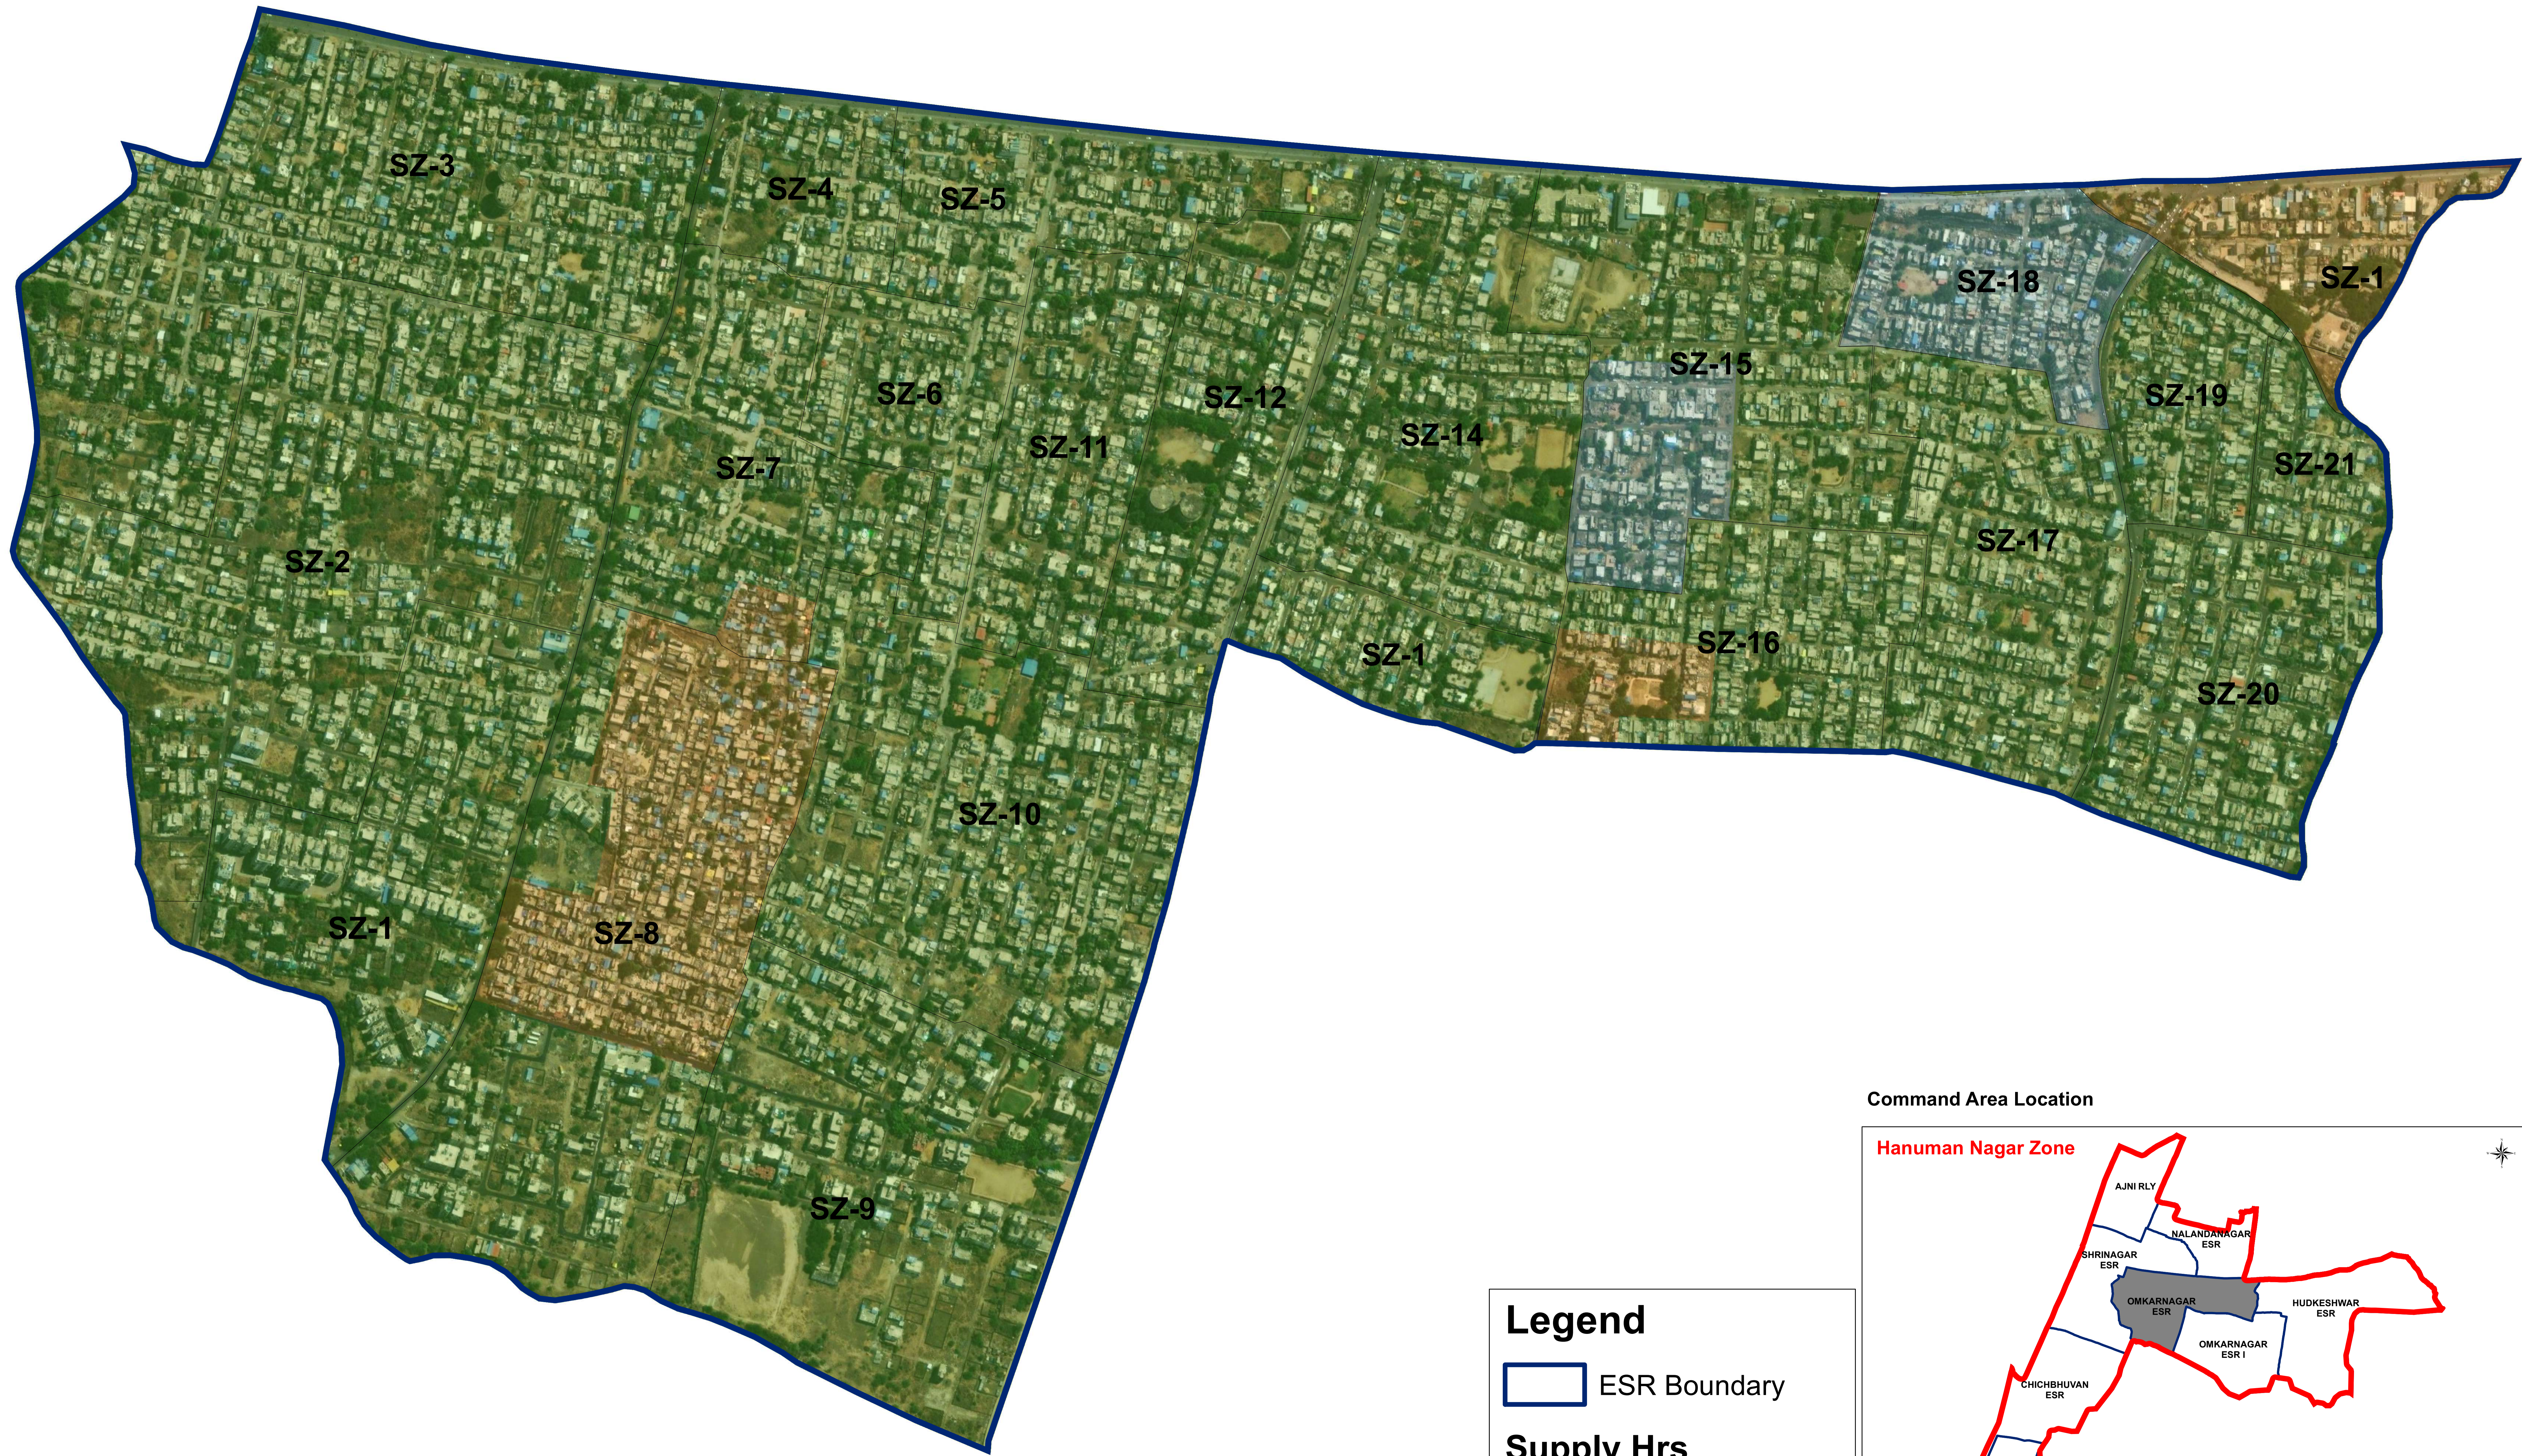

# OMKARNAGAR ESR

ESTIMATED SUPPLY : TILL DEC. 2023

Command Area Location

## Legend

 ESR Boundary

## Supply Hrs

 18 To 24 Hours

 08 To 12 Hours

 01 To 02 Hours