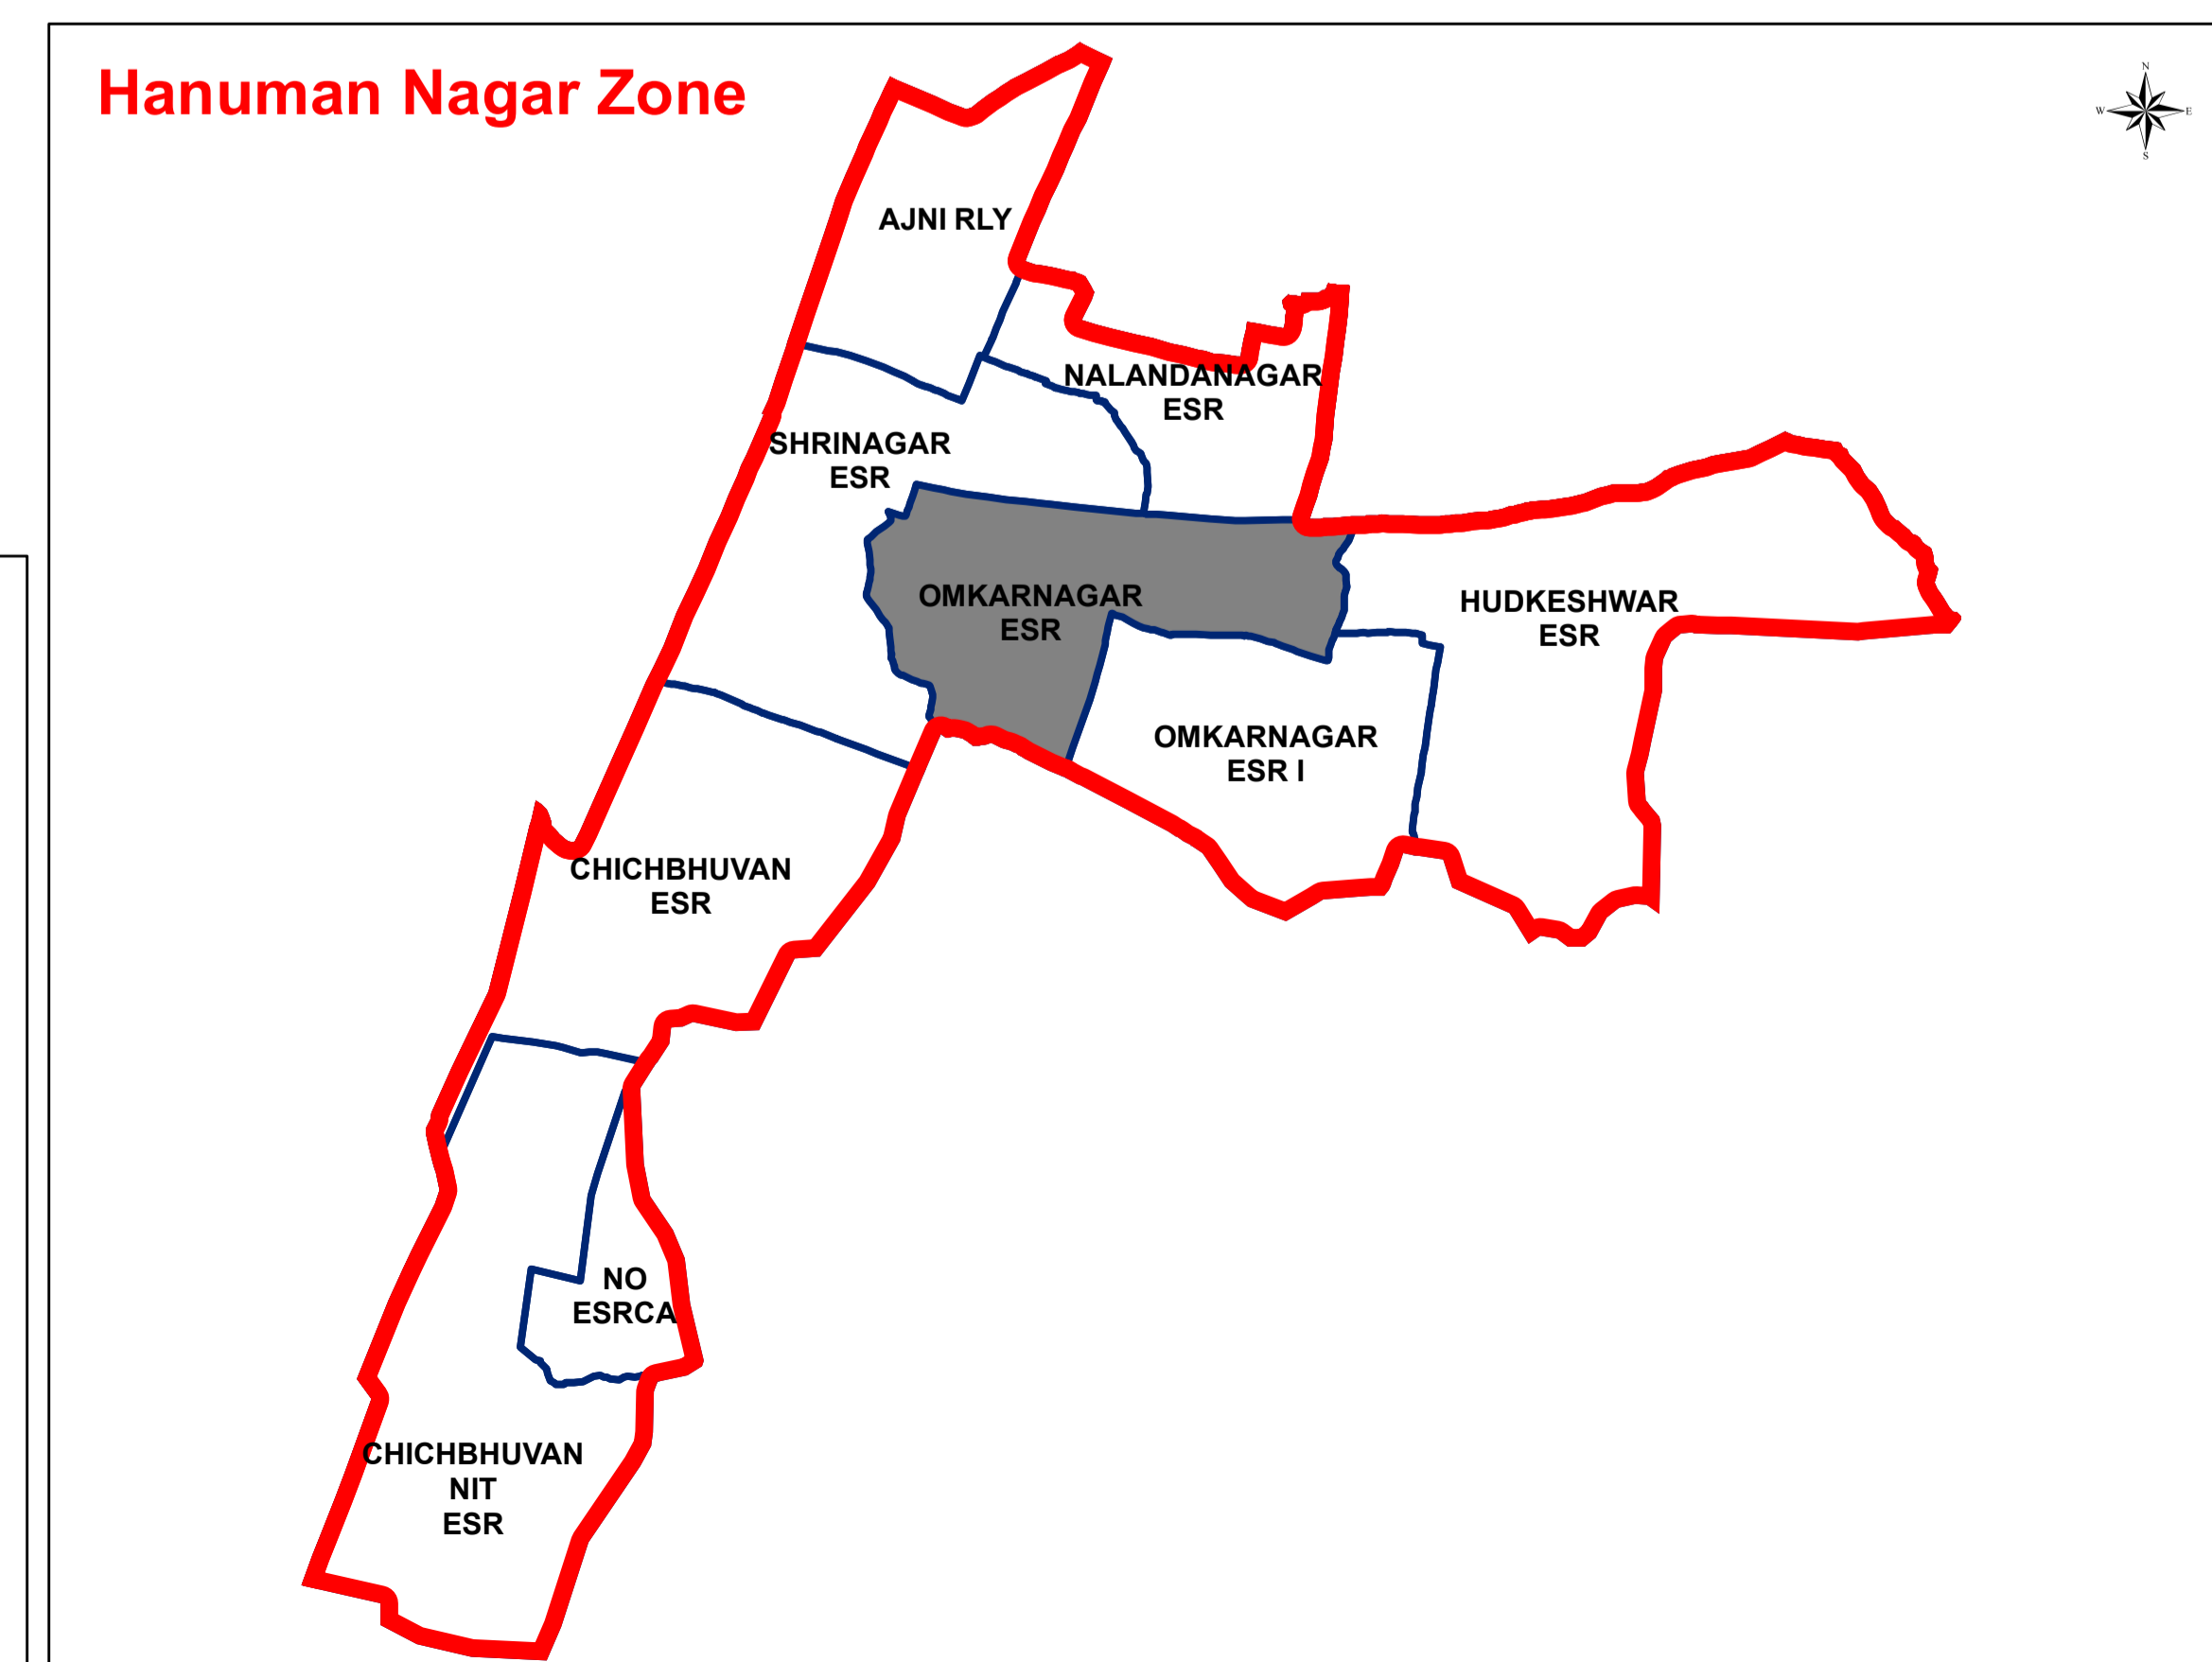

# OMKARNAGAR ESR

ESTIMATED SUPPLY : TILL DEC. 2023

Command Area Location

## Legend

 ESR Boundary

## Supply Hrs

 18 To 24 Hours

 08 To 12 Hours

 01 To 02 Hours